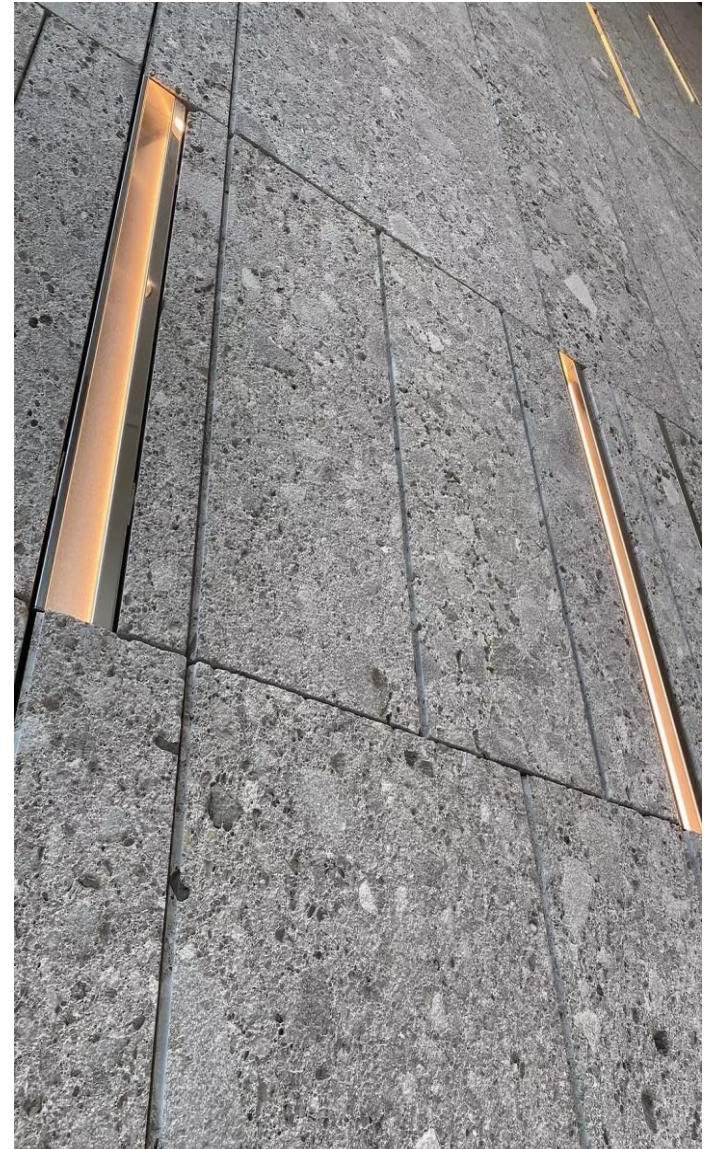

Marble (미란그레이 이태리)