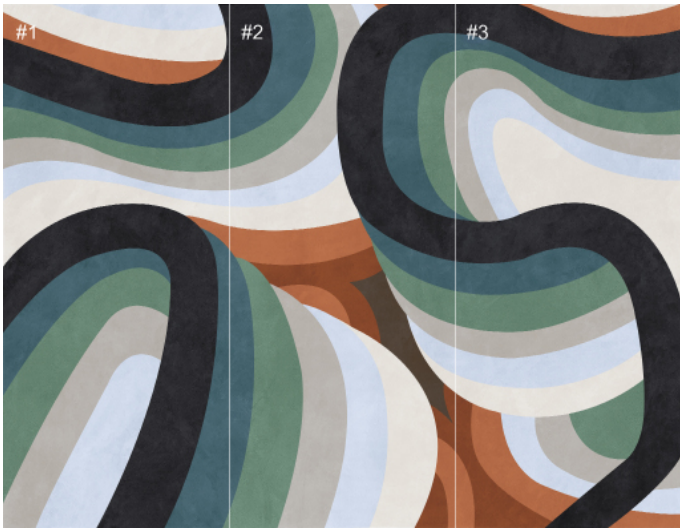

UM6S27012574

▼
6mm
▲

NATURE

1200 x 2700 47 3/4"x106 3/10"

 5 NUMBER OF FACES

COLOR

WITH EXQUISITE CRAFTSMANSHIP AND THE NEVER-ENDING PURSUIT OF PERFECTION

INSPIRED BY
NATURE BEAUTY