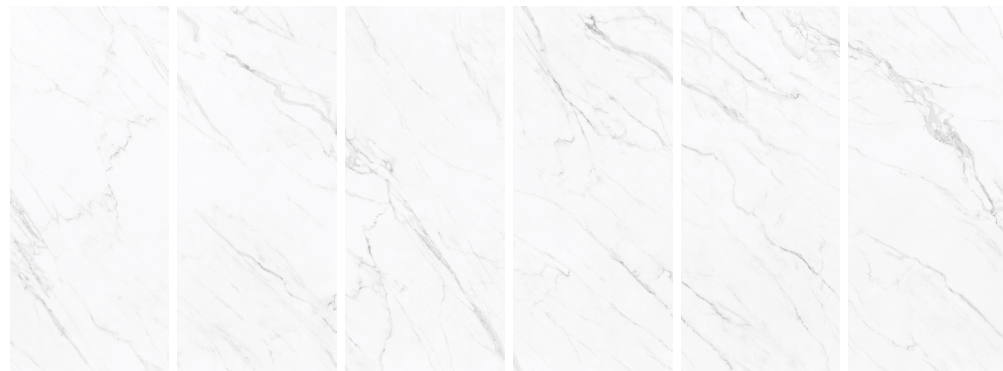

WITH EXQUISITE CRAFTSMANSHIP AND THE NEVER-ENDING PURSUIT OF PERFECTION