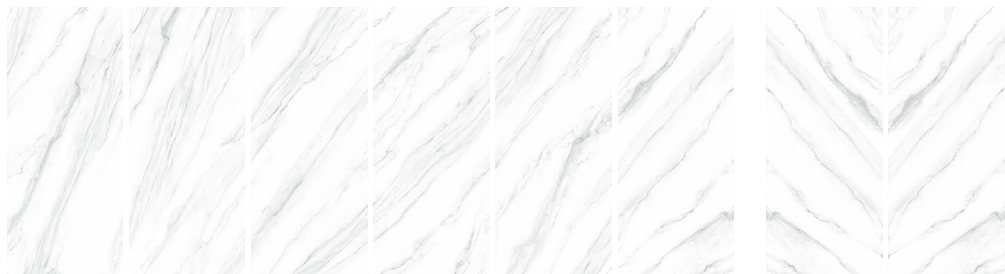

THE ALPS DV131N

▼
6mm
▲

NATURE

1200X2800/47¼"x110¼"

▣ 6 NUMBER OF FACES

▣ 2 NUMBER OF FACES

COLOR

WITH EXQUISITE CRAFTSMANSHIP AND THE NEVER-ENDING PURSUIT OF PERFECTION