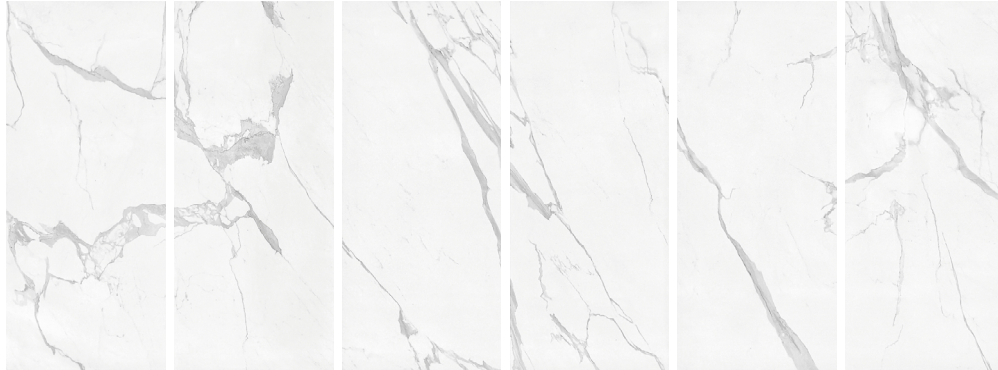

▼
6mm
▲

LUX
1200X2800/47¼"x110¼"
6 NUMBER OF FACES

COLOR

WITH EXQUISITE CRAFTSMANSHIP AND THE NEVER-ENDING PURSUIT OF PERFECTION

MARBLE LOOK
TIMELESS

STATUARIO LUX 
DV162L

▼
6mm
▲

LUX
1200X2800/47¼"x110¼"
 6 NUMBER OF FACES