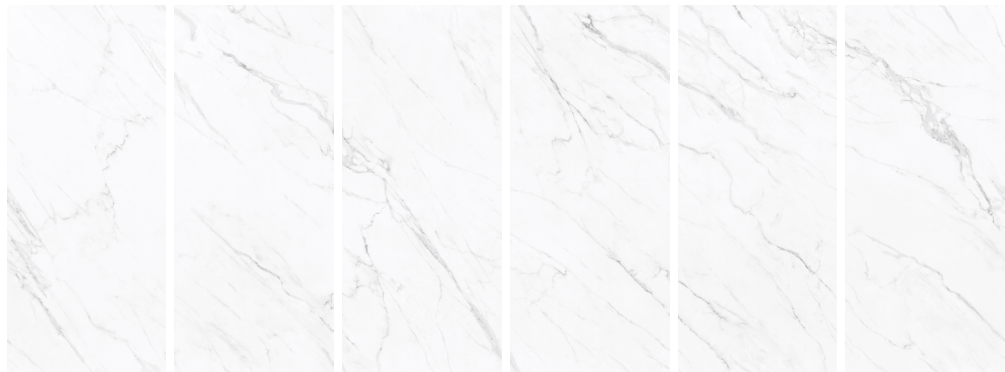

COLOR

WITH EXQUISITE CRAFTSMANSHIP AND THE NEVER-ENDING PURSUIT OF PERFECTION

CARRARA WHITE DV161N

▼
6mm
▲

NATURE

1200X2800/47¼"x110¼"

6 NUMBER OF FACES

COLOR