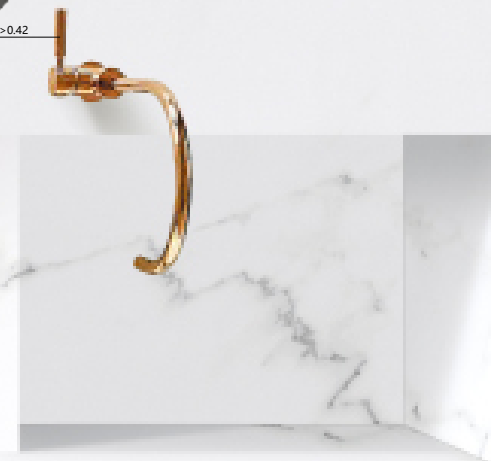

CHARMEXPERIENCE

INFORMAZIONI TECNICHE / TECHNICAL INFORMATION

GRES PORCELLANATO - RETTIFICATO / PORCELAIN STONEWARE - RECTIFIED

FEINSTEINZEUG-KALIBRIERT / GRES CERAME - RECTIFIE /GRES PORCELANICO- RECTIFICADO/ КЕРАМОТРАХИТ - РЕТМУМПОБАХНБМ

CONFORMING TO STANDARDS

BENDING
STRENGTH

FROST
RESISTANCE

CHEMICALS
RESISTANCE

STAIN
RESISTANCE

RECTIFIED

ANSI A326.3 > 0.42
NATURALE

R11/A+B+C
OPEN

ANSI A326.3 > 0.42
OPEN

David evolve la propria gamma di superci per conquistare il design più esigente e innovativo. Le nostre lastre in gres porcellanato rappresentano un'evoluzione naturale e sicura, coordinano estetica e grande flessibilità, per adattarsi ai nuovi spazi dedicati allo show-cooking.